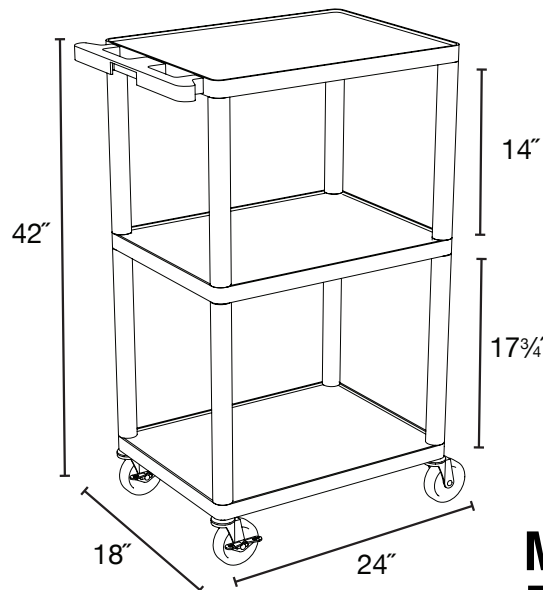

Heavy Duty A/V Cart

LP42E-B
24"W x 18"D x 42"H

LP42PE-B
24"W x 18"D x 42"H

LP42LE-B
24"W x 18"D x 42"H

LP42CE-B
24"W x 18"D x 42"H

- Multipurpose utility cart perfect for use with audio/video equipment and more
- Measures 24"W x 18"D x 42"H
- .25" retaining lip borders flat shelves to ensure minimal sliding
- Configurations for front pullout shelf, side pullout shelf and cabinet
- Ergonomic push handle molded into the top shelf for optimum comfort
- Four 4" Heavy-Duty non-marring casters, two with locking brake, for mobility and stability
- Molded plastic shelves and legs won't stain, scratch, dent or rust
- Three-outlet surge suppressing 15" cord and cord management system to keep cart clean and organized
- Maximum weight capacity of 400 lbs. (evenly distributed)